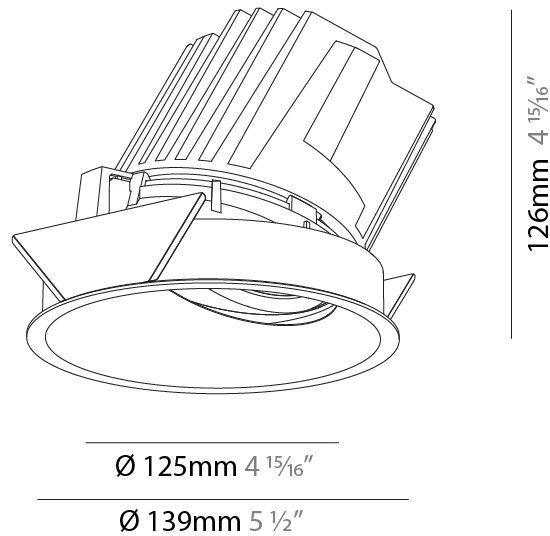

GENERAL

Series: Bioniq
 Subseries: Bioniq Round Semi Adjustable
 Brand: Prolicht
 Division: Architectural
 Mounting Type: Recessed
 Mounting Location: Ceiling
 Subcategory: Downlight

PHYSICAL

Shape: Round
 Diameter (mm): 139
 Diameter (in): 5 1/2
 Height (mm): 137
 Height (in): 5 3/8
 Ceiling Thickness (mm): 10 / 12.5 / 15
 Ceiling Thickness (in): 3/8 or 1/2 or 9/16
 Min. Recessing Depth (mm): 150
 Min. Recessing Depth (in): 5 7/8
 Light Distribution: Adjustable / Downlight
 Weight (kg): 0.814
 Weight (lbs): 1.79
 Fixture Finish: SSR / BKV / CWI / CRY / HAB / UFT / ITA / RUA / FTG / MYG / LOD / PUS / FRO / FUP / KIA / POP / BLS / SPG / MEY / GOH / GUM / CHC / COM / ABZ / JAG / OBR / MOS / ROR
 Fixture Material: Aluminum Die Cast
 Cut-out Measurements: 130mm / 5 1/8"

GENERAL

Series: Bioniq
 Subseries: Bioniq Round Wallwash
 Brand: Prolicht
 Division: Architectural
 Mounting Type: Recessed
 Mounting Location: Ceiling
 Subcategory: Wallwash

PHYSICAL

Shape: Round
 Diameter (mm): 139
 Diameter (in): 5 1/2
 Height (mm): 126
 Height (in): 4 15/16
 Ceiling Thickness (mm): 10 / 12.5 / 15
 Ceiling Thickness (in): 3/8 or 1/2 or 9/16
 Min. Recessing Depth (mm): 140
 Min. Recessing Depth (in): 5 1/2
 Light Distribution: Adjustable / Asymmetric
 Weight (kg): 0.811
 Weight (lbs): 1.79
 Fixture Finish: SSR / BKV / CWI / CRY / HAB / UFT / ITA / RUA / FTG / MYG / LOD / PUS / FRO / FUP / KIA / POP / BLS / SPG / MEY / GOH / GUM / CHC / COM / ABZ / JAG / OBR / MOS / ROR
 Fixture Material: Aluminum Die Cast
 Cut-out Measurements: 130mm / 5 1/8"

OPTICAL

Reflector°: 10
 Adjustability: Fixed

RATINGS AND CERTIFICATIONS

Certified By: Certified for North American Standards
 IP rating: IP20

PROJECT
TYPE
SPECIFIER
QUANTITY
DATE

130mm 5 1/8" 140mm 5 1/2" 10 | 15mm 3/8" 9/16" 30°