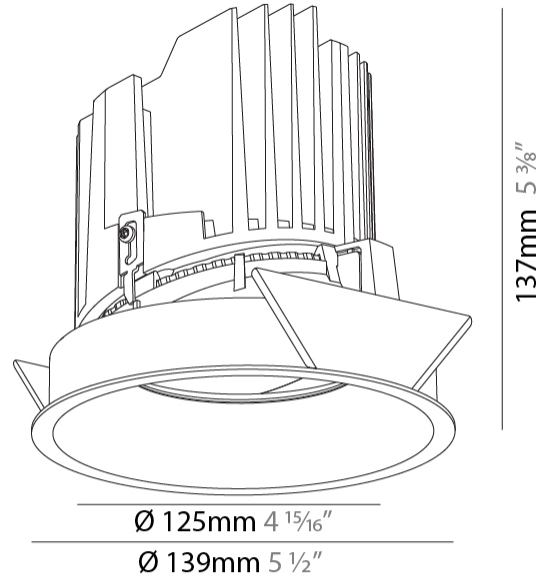

GENERAL

Series: Bioniq
 Subseries: Bioniq Round Semi Adjustable
 Brand: Prolicht
 Division: Architectural
 Mounting Type: Recessed
 Mounting Location: Ceiling
 Subcategory: Downlight

PHYSICAL

Shape: Round
 Diameter (mm): 139
 Diameter (in): 5 1/2
 Height (mm): 137
 Height (in): 5 3/8
 Ceiling Thickness (mm): 10 / 12.5 / 15
 Ceiling Thickness (in): 3/8 or 1/2 or 9/16
 Min. Recessing Depth (mm): 150
 Min. Recessing Depth (in): 5 7/8
 Light Distribution: Adjustable / Downlight
 Weight (kg): 0.814
 Weight (lbs): 1.79
 Fixture Finish: SSR / BKV / CWI / CRY / HAB / UFT / ITA / RUA / FTG / MYG / LOD / PUS / FRO / FUP / KIA / POP / BLS / SPG / MEY / GOH / GUM / CHC / COM / ABZ / JAG / OBR / MOS / ROR
 Fixture Material: Aluminum Die Cast
 Cut-out Measurements: 130mm / 5 1/8"

LED

Number of LEDs: 1
 Color Temperature (°K): 2700 / 3000 / 3500 / 4000
 Max. Delivered Lumen (lm): 870 / 970 / 1039 / 1060
 Nominal Lumen (lm): 960 / 1070 / 1156 / 1180
 CRI: >90 CRI
 Efficiency (%): 90.5
 Lamp Life (hrs): 50000

OPTICAL

Reflector°: 10
 Adjustability: Rotational 355°; Tilt 10°

RATINGS AND CERTIFICATIONS

Certified By: Certified for North American Standards
 IP rating: IP20

130mm 5 1/8"	150mm 5 7/8"	10 15mm 3/8" 9/16"	10°	355°		