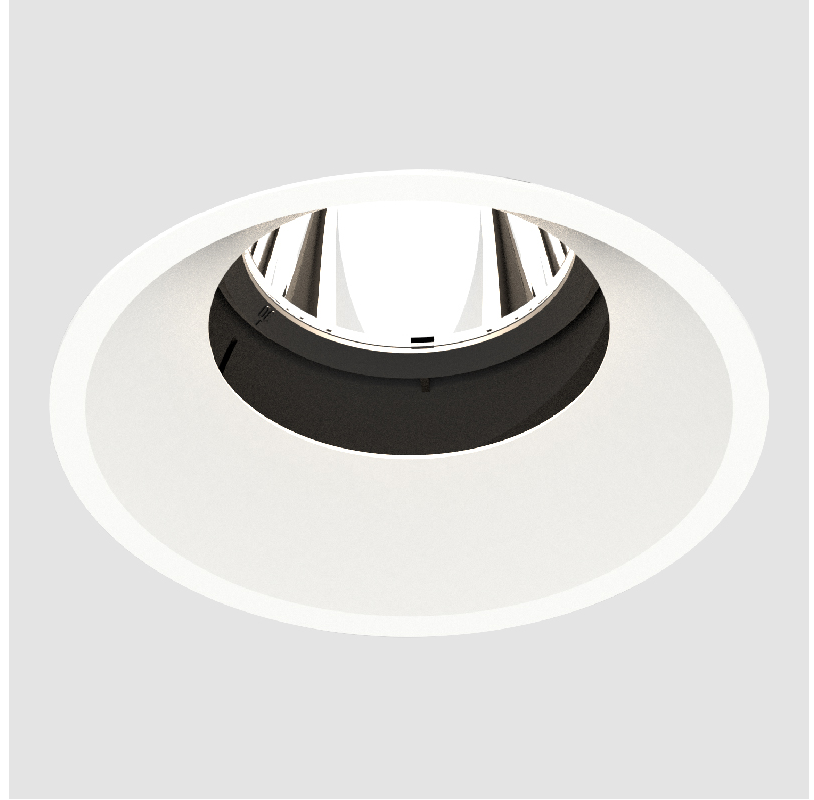

PHYSICAL

Shape: Round
Diameter (mm): 139
Diameter (in): 5 1/2
Height (mm): 137
Height (in): 5 3/8
Ceiling Thickness (mm): 10 / 12.5 / 15
Ceiling Thickness (in): 3/8 or 1/2 or 9/16
Min. Recessing Depth (mm): 150
Min. Recessing Depth (in): 5 7/8
Light Distribution: Adjustable / Downlight
Weight (kg): 0.814
Weight (lbs): 1.79
Fixture Finish: SSR / BKV / CWI / CRY / HAB / UFT / ITA / RUA / FTG / MYG / LOD / PUS / FRO / FUP / KIA / POP / BLS / SPG / MEY / GOH / GUM / CHC / COM / ABZ / JAG / OBR / MOS / ROR
Fixture Material: Aluminum Die Cast
Cut-out Measurements: 130mm / 5 1/8"

ELECTRICAL

Lamp Type: LED (Zhaga Standard)
Input Wattage (W): 13.2 / 16.5
Total Output Wattage (W): 12 / 14
Dimming: Tri-Mode (Non-Dimming and Phase Dimming (120Vac only) and 0-10V Dimming)
Driver Included: No
Driver Location: Recessed Housing
Driver Type: Constant Current - Universal
Driver Class: Class 2
Housing: See components
Input Voltage (V): 120 - 277
Constant Current (MA): 350

LED

Number of LEDs: 1
Color Temperature (°K): 2700 / 3000 / 3500 / 4000
Max. Delivered Lumen (lm): 870 / 970 / 1039 / 1060
Nominal Lumen (lm): 960 / 1070 / 1156 / 1180
CRI: >90 CRI
Efficiency (%): 90.5
Lamp Life (hrs): 50000

OPTICAL

Reflector°: 10
Adjustability: Rotational 355°; Tilt 10°

RATINGS AND CERTIFICATIONS

Certified By: Certified for North American Standards
IP rating: IP20

130mm 5 1/8"	150mm 5 7/8"	10 | 15mm 3/8" | 9/16"	10°	355°